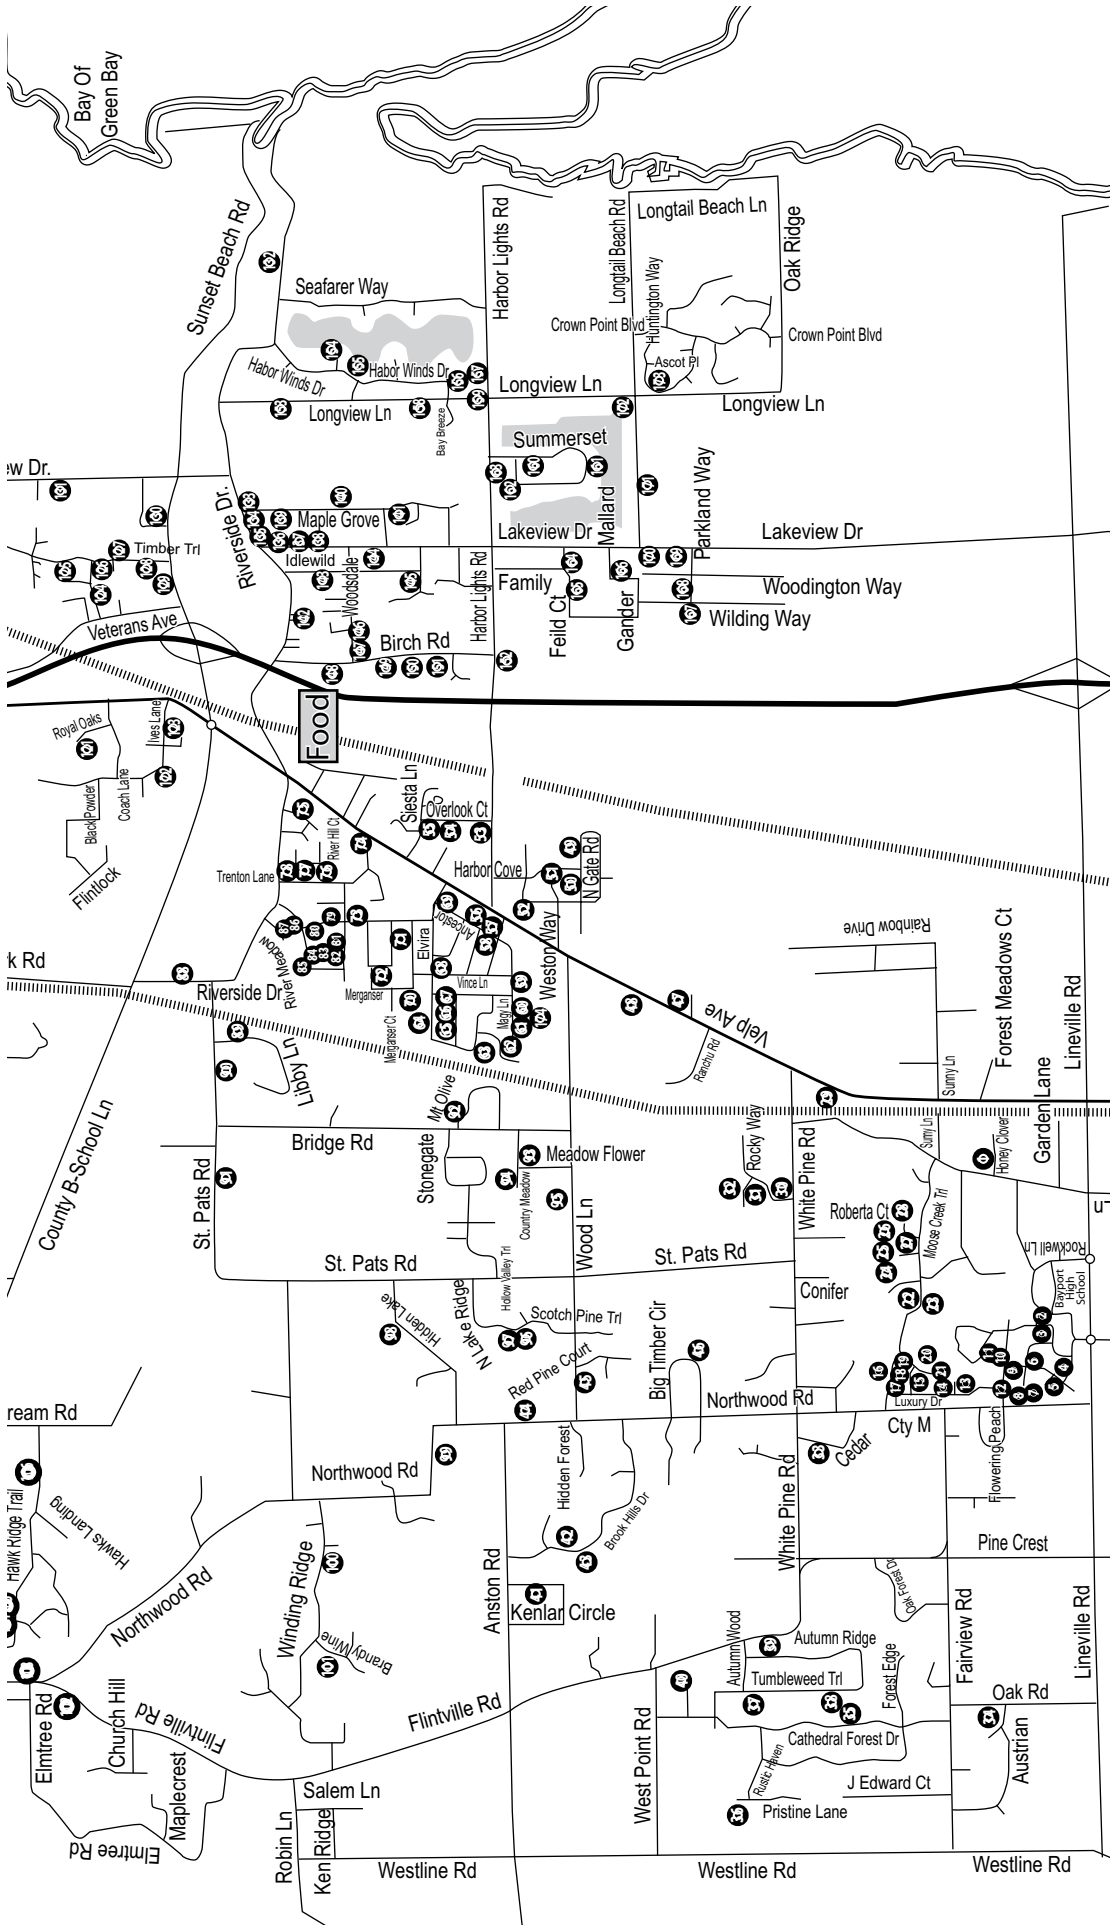

Suamico Village Wide Rummage 2017

April 21 - April 22 (Fri-Sat)
(Fri - 8:00 to 4:00, Sat - 8:00 to 3:00)

Hamburger - Hot Dogs
Booyah - Soda!!!!
On Saturday, stop by the Suamico Fire Station
for a break & some delicious Food!
Served up by the Suamico Firemen's Assoc.
1745 Riverside Drive

All sales are not held every day. See description sales that are just one day. Please, no presales to be fair to all.